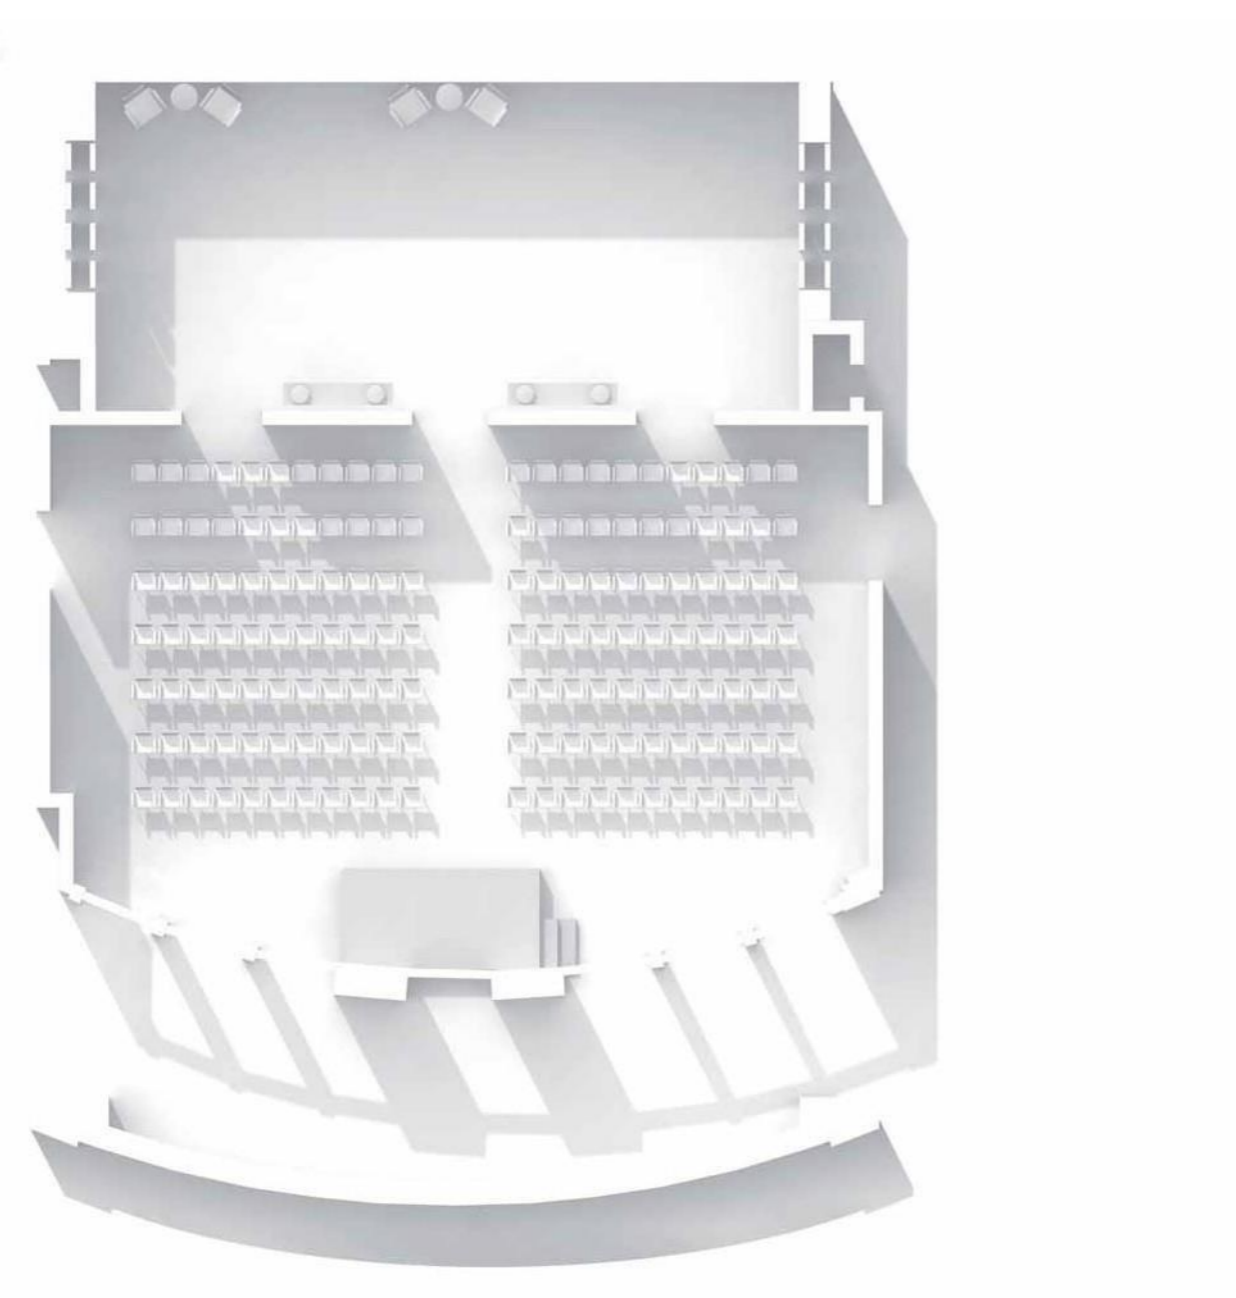

ÁGUA MARINHA BALLROOM

CLASSROOM | 90	THEATER | 192	BANQUET | 150	CABARET | 90	COCKTAIL | 150
HOLLOW SQUARE | 48	OVAL TABLE | 44	U SHAPE | 36	BOARDROOM | 42	

SALÃO
Surface: 158 m² / 1.701sq ft
Dimension: 16,6 x 9,5 m / 54'4 x 31'1ft

FOYER (RECEPÇÃO)
Surface: 99 m² / 324'8 sq ft
Dimension: 14,45 x 6,9 / 47'4x 22'6 ft

TERRACE
54 m² / 177'165 sq ft