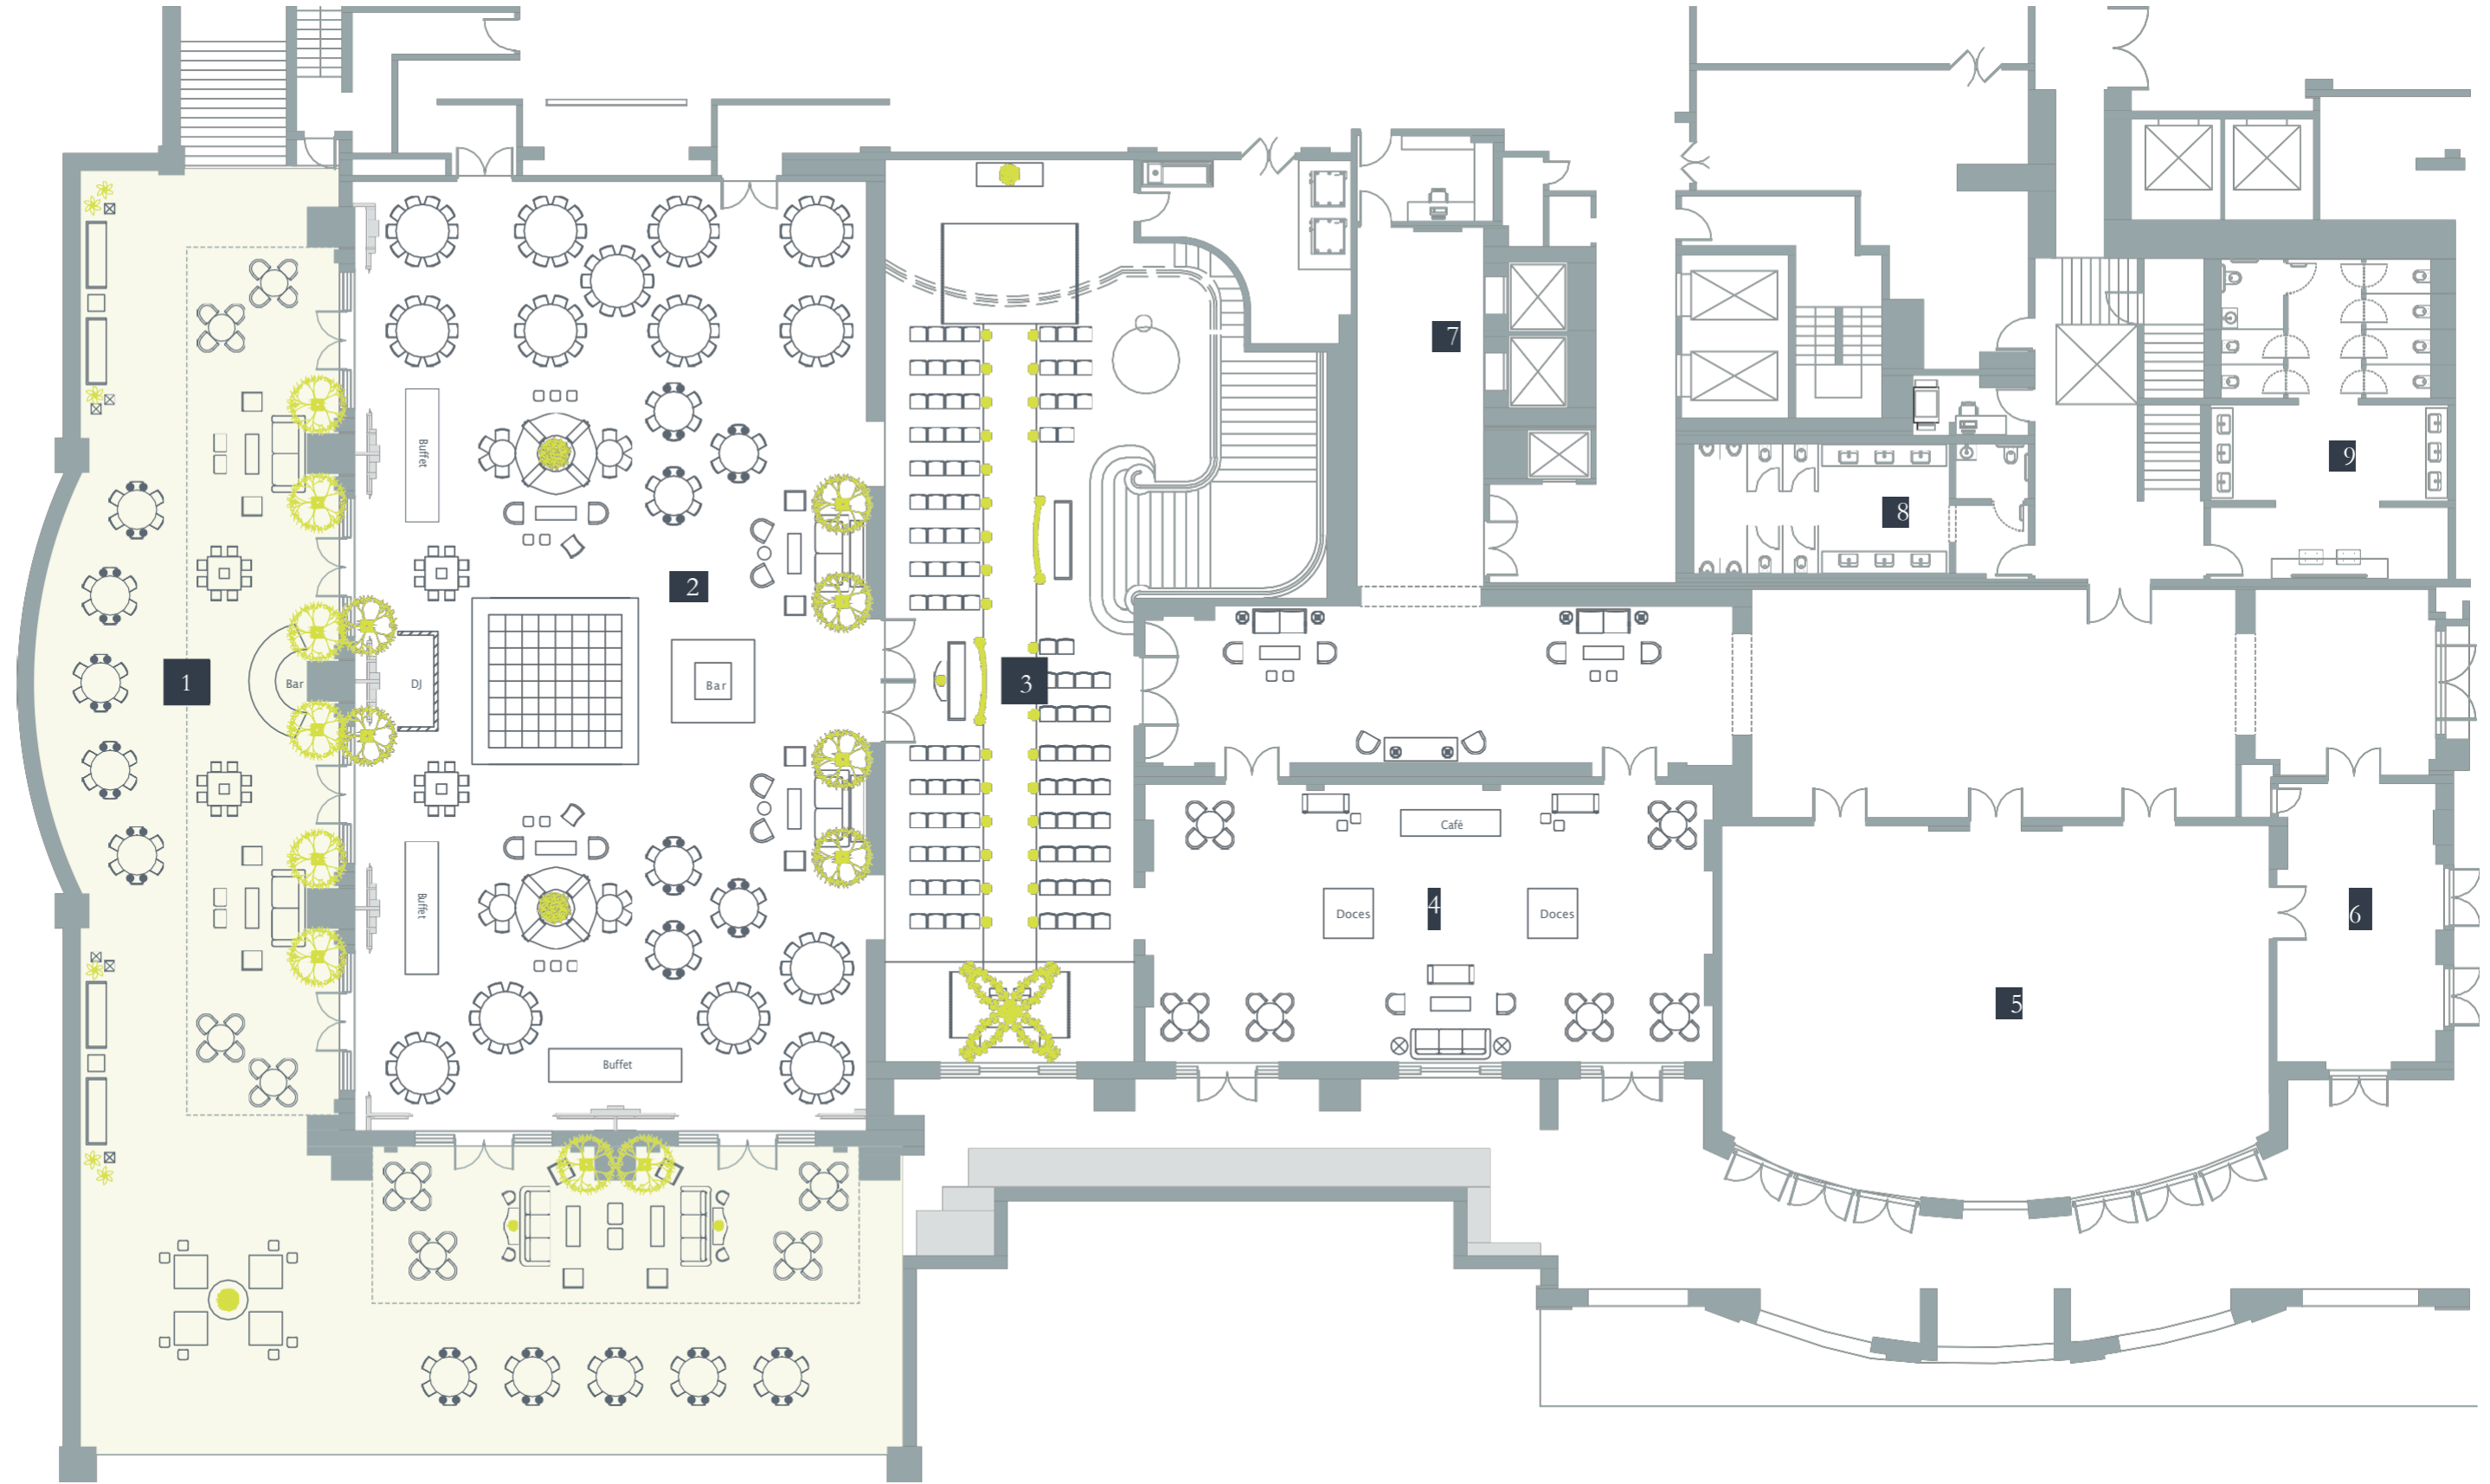

CELEBRATION LAYOUT

- 1 TERRACE
- 2 CRISTAL BALLROOM
- 3 FOYER
- 4 ESMERALDA BALLROOM
- 5 ÁGUA-MARINHA BALLROOM
- 6 TOPÁZIO ROOM

- 7 *Elevadores*
- 8 *Male restroom*
- 9 *Female Restroom*