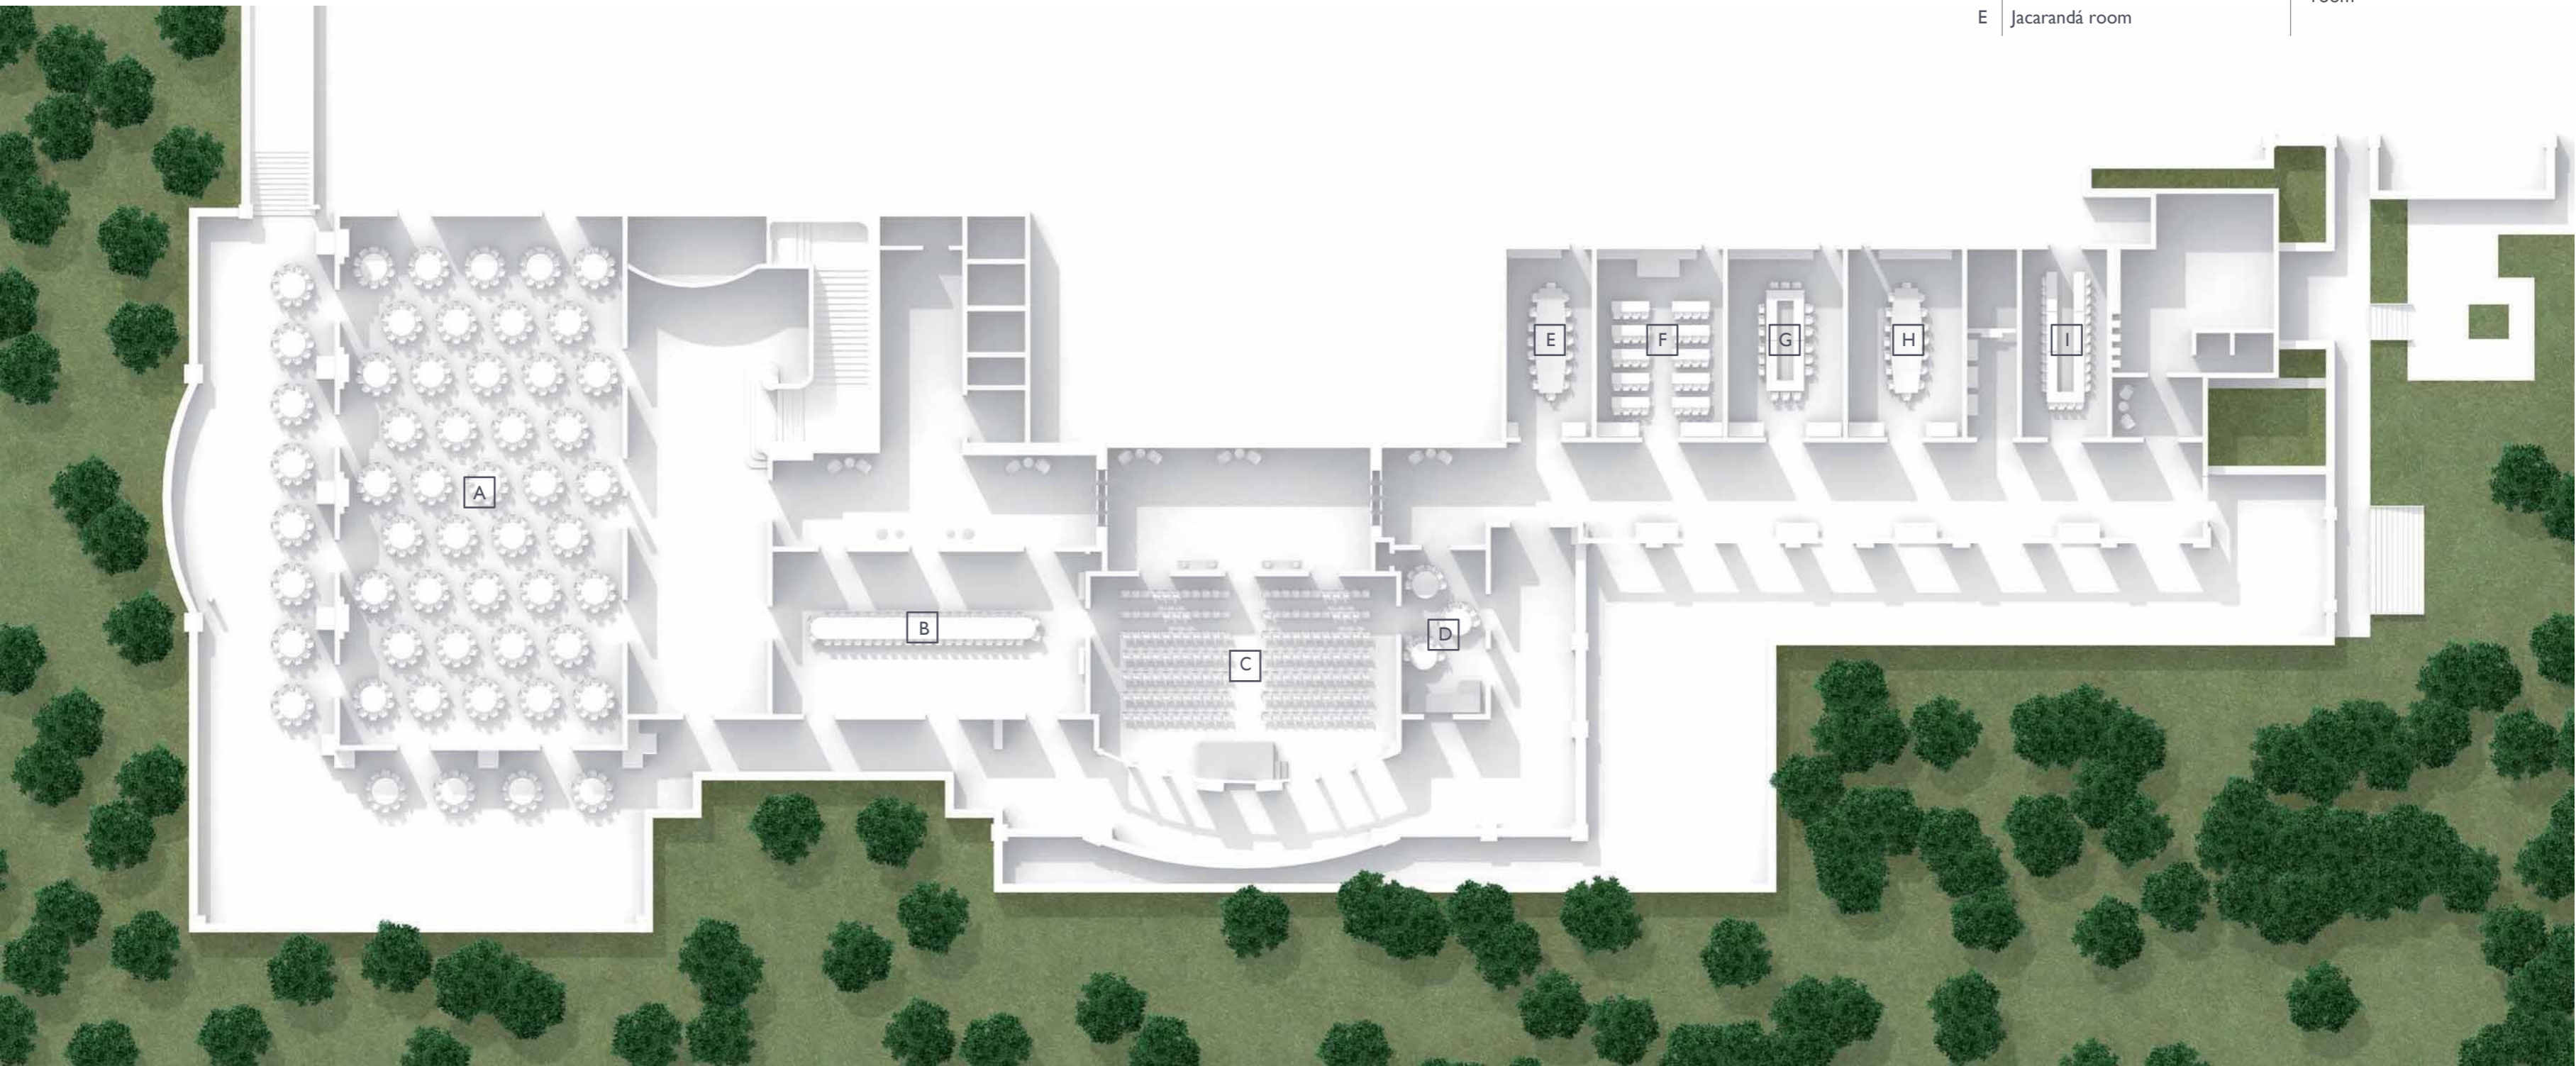

PALÁCIO TANGARÁ
SÃO PAULO

Events spaces

- A Cristal ballroom
- B Esmeralda ballroom
- C Água Marinha ballroom
- D Topázio room
- E Jacarandá room
- E Manacá room
- G Aroeira room
- H Paineira room
- I Pau-Brasil room

FOYER
 Surface: 203 m² / 2,185 sq ft
 Dimensions: 7.5 x 27 / 24'6 x 88'6 ft

TERRACE
 Surface: 461 m² / 4962 sq ft

ESMERALDA BALLROOM

CLASSROOM	42	THEATER	120	BANQUET	110	CABARET	66	COCKTAIL	120
HOLLOW SQUARE	48	OVAL TABLE	44	U SHAPE	36	BOARDROOM	42		