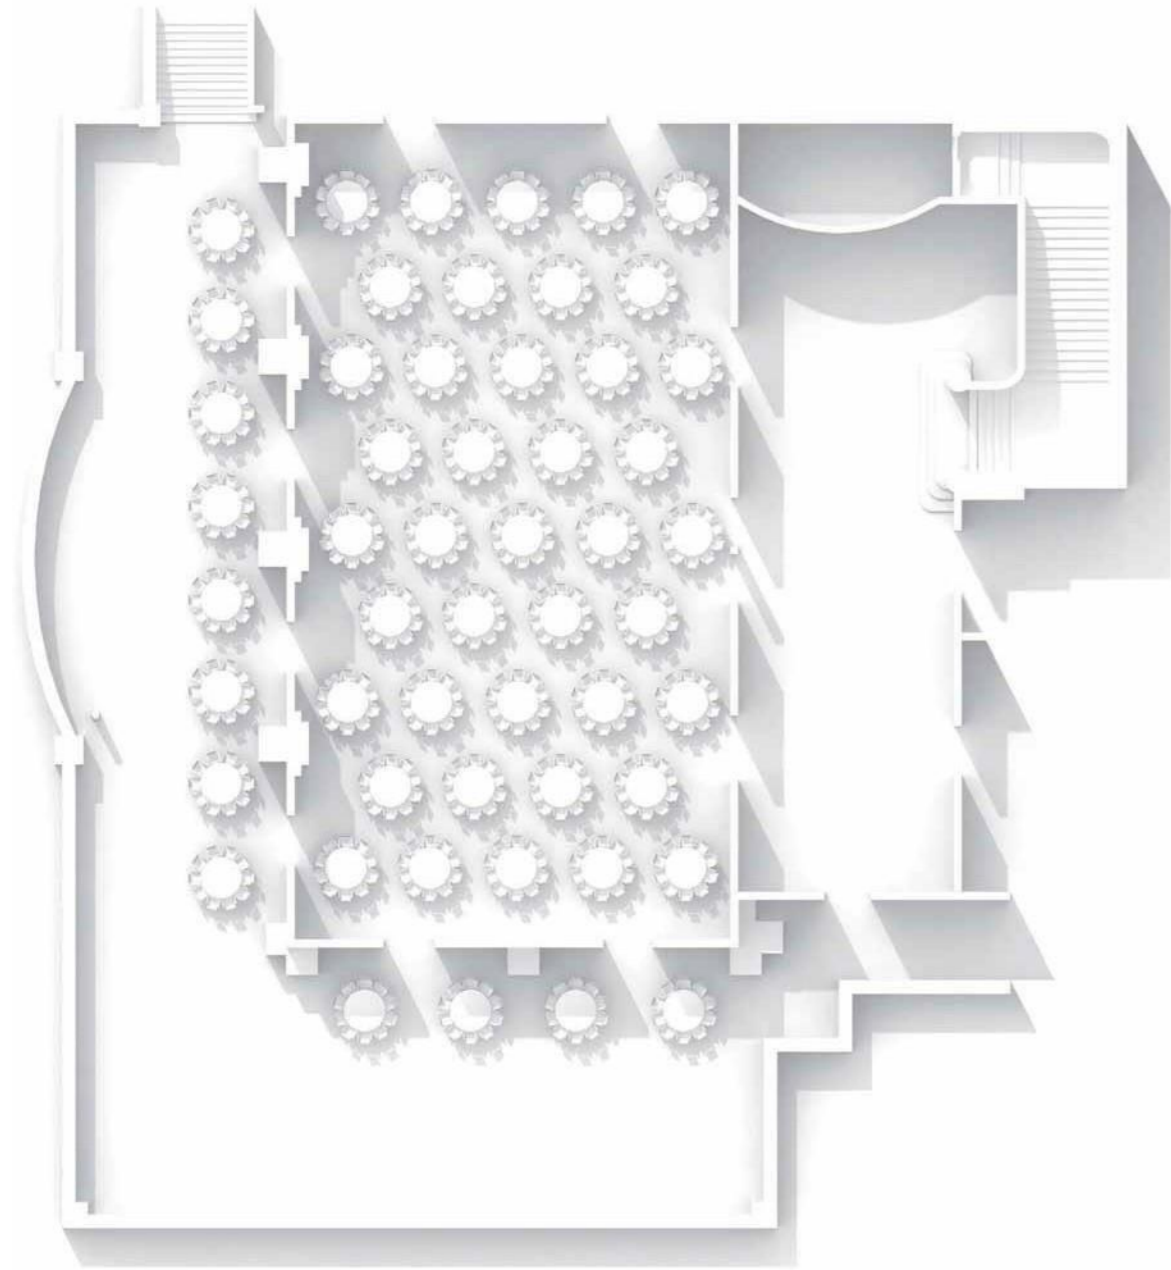

PALÁCIO TANGARÁ
SÃO PAULO

Events spaces

- A Cristal ballroom
- B Esmeralda ballroom
- C Água Marinha ballroom
- D Topázio room
- E Jacarandá room
- E Manacá room
- G Aroeira room
- H Paineira room
- I Pau-Brasil room

CRISTAL BALLROOM

CLASSROOM	168	THEATER	400	BANQUET	360	CABARET	200	COCKTAIL	400
HOLLOW SQUARE	88	OVAL TABLE	84	U SHAPE	76	BOARDROOM	84		

ROOM
 Surface: 407 m² / 4380,9 sq ft
 Dimensions: 14.5 x 28.1 m / 47,5 x 92'1 ft

FOYER
 Surface: 203 m² / 2,185 sq ft
 Dimensions: 7.5 x 27 / 24'6 x 88'6 ft

TERRACE
 Surface: 461 m² / 4962 sq ft

ESMERALDA BALLROOM

CLASSROOM	42	THEATER	120	BANQUET	110	CABARET	66	COCKTAIL	120
HOLLOW SQUARE	48	OVAL TABLE	44	U SHAPE	36	BOARDROOM	42		

 CLASSROOM 90	 THEATER 192	 BANQUET 150	 CABARET 90	 COCKTAIL 150
 HOLLOW SQUARE 48	 OVAL TABLE 44	 U SHAPE 36	 BOARDROOM 42	

SALÃO
 Surface: 158 m² / 1.701sq ft
 Dimension: 16,6 x 9,5 m / 54'4 x 31'1ft