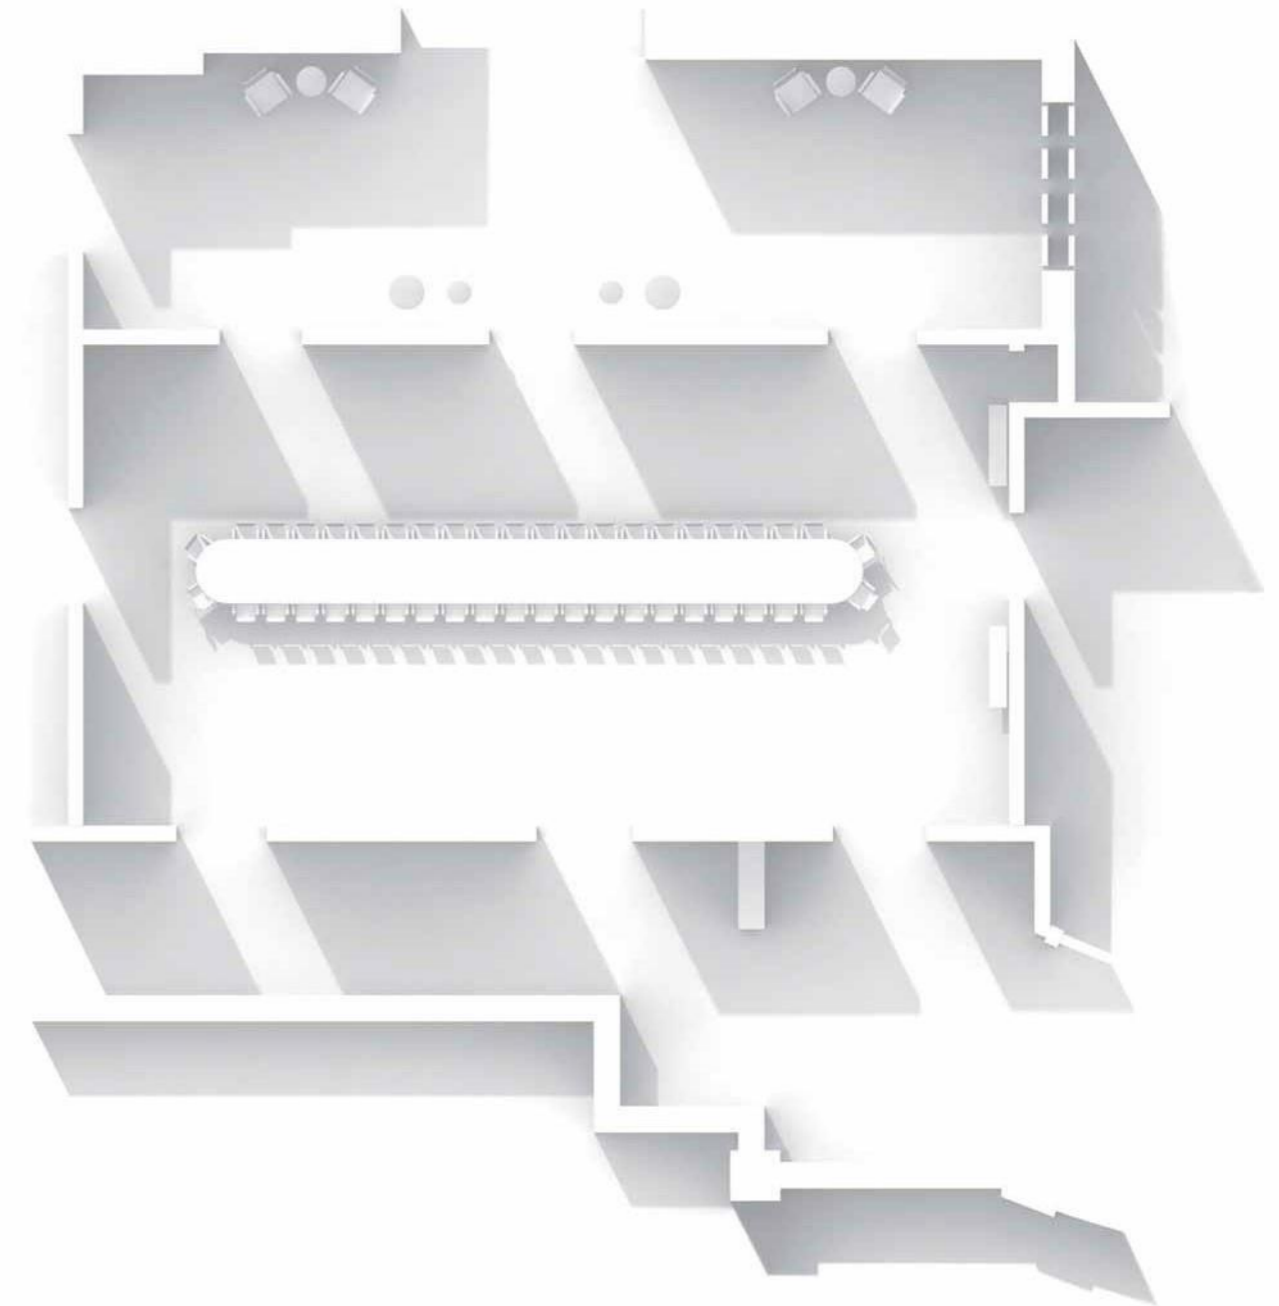

ESMERALDA BALLROOM

CLASSROOM	42	THEATER	120	BANQUET	110	CABARET	66	COCKTAIL	120
HOLLOW SQUARE	48	OVAL TABLE	44	U SHAPE	36	BOARDROOM	42		

ROOM
Surface: 158 m² / 1,701 sq ft
Dimensions: 16.6 x 9.5 m / 54'4 x 31'1 ft

FOYER
Surface: 85.54 m² / 921 sq ft
Dimensions: 17.7 x 4.6 / 58,07 x 15'1 ft

TERRACE
Surface: 43 m² / 141 sq ft