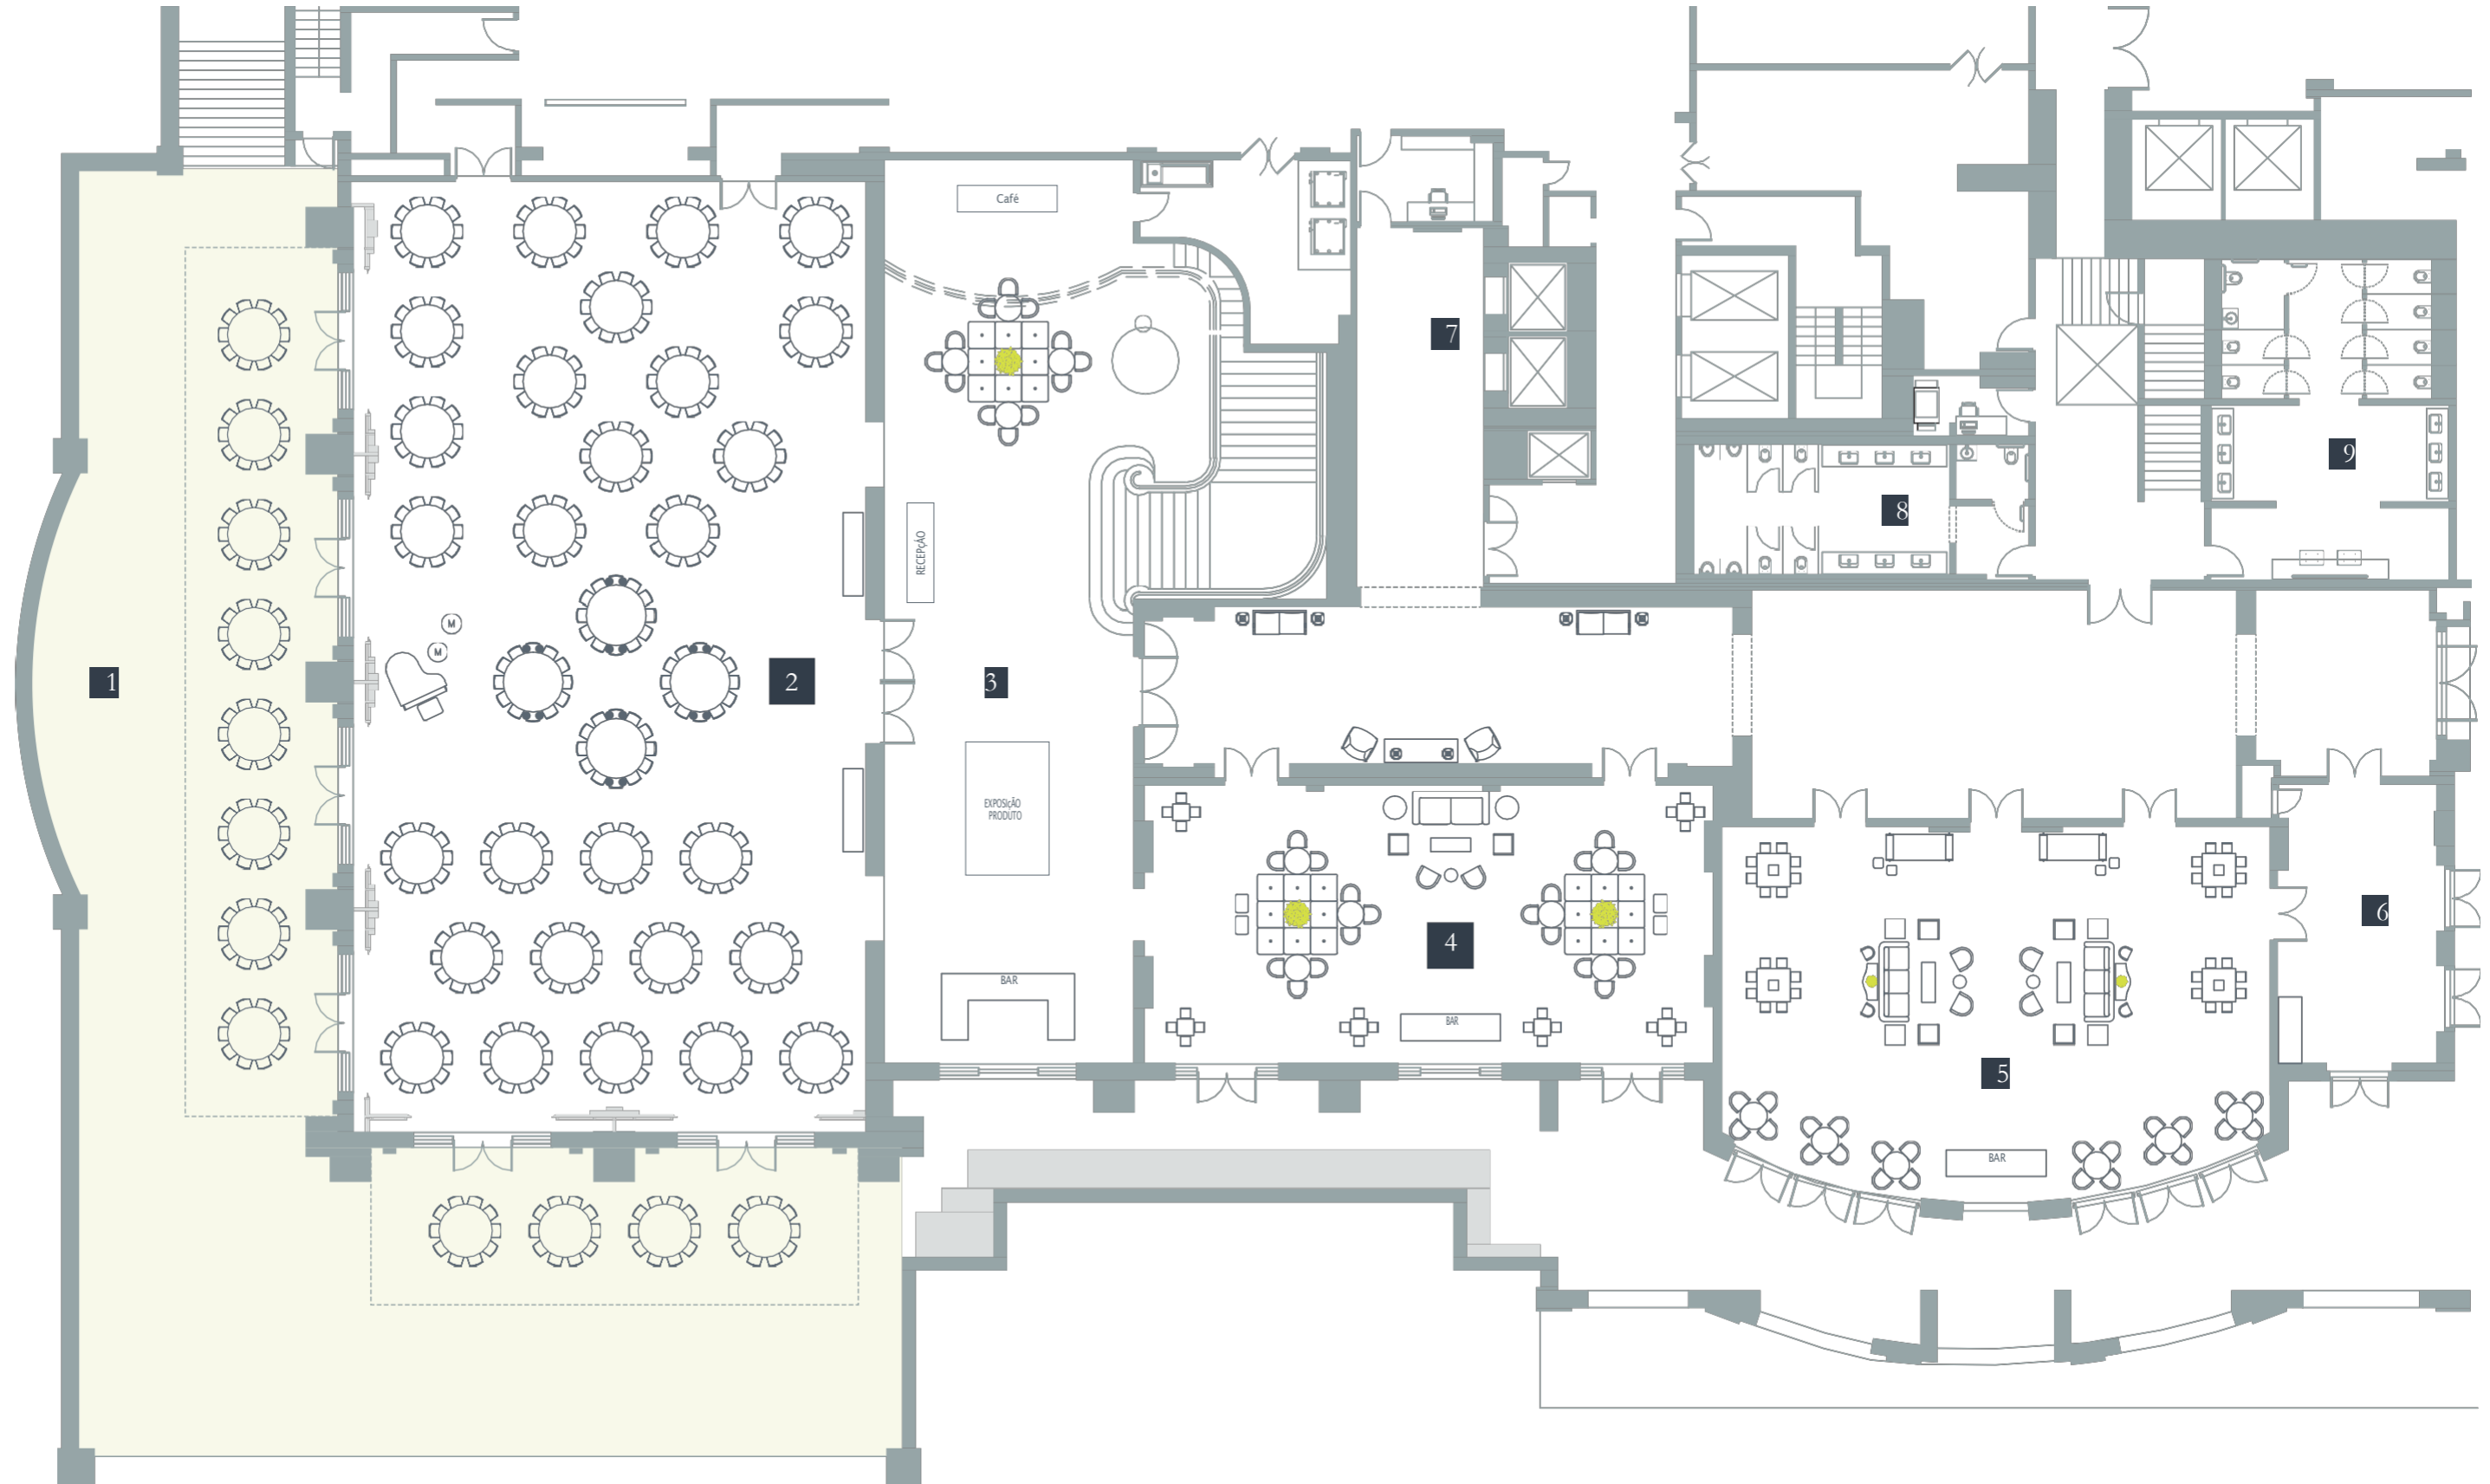

PAINEIRA ROOM

 CLASSROOM N/A	 THEATER N/A	 BANQUET N/A	 CABARET N/A	 COCKTAIL N/A
 SQUARE HOLLOW N/A	 OVAL TABLE N/A	 U-SHAPE N/A	 BOARDROOM 16	

ROOM
 Surface: 59 m² / 635 sq ft
 Dimension: 6.1 x 9.6 m / 20 x 31.5 ft

PAU-BRASIL ROOM

 CLASSROOM	30	 THEATER	56	 BANQUET	50	 BANQUET	30	 COCKTAIL	40
 HOLLOW □ SQUARE	18	 OVAL TABLE	22	 U SHAPE	27	 BOARDROOM	24		

ROOM
 Surface: 51 m² / 549 sq ft
 Dimension: 4,8 x 10,7 m / 15'7 x 35'1 ft

PALÁCIO TANGARÁ
 SÃO PAULO

Press Lunch

www.oetkercollection.com
 Palácio Tangará, São Paulo, Brazil
www.palaciotangara.com

CELEBRATION LAYOUT

- 1 TERRACE
- 2 CRISTAL BALLROOM
- 3 FOYER
- 4 ESMERALDA BALLROOM
- 5 ÁGUA-MARINHA BALLROOM
- 6 TOPÁZIO ROOM

- 7 *Elevadores*
- 8 *Male restroom*
- 9 *Female Restroom*

CELEBRATION LAYOUT

- 1 TERRACE
- 2 CRISTAL BALLROOM
- 3 FOYER
- 4 ESMERALDA BALLROOM
- 5 ÁGUA-MARINHA BALLROOM
- 6 TOPÁZIO ROOM

- 7 Elevators
- 8 Male restroom
- 9 Female restroom